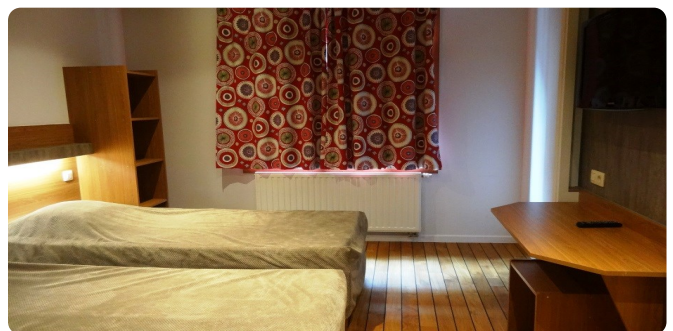

Rooms with private facilities, these rooms are with higher standing. They are equipped with a television a refrigerator, a and a hairdryer. No lock-out. The rooms are accessible 24h a day. Rooms Payable for all. No discount for drivers.

Sleep Well Youth Hostel
Rue du Damier 23 1000 Brussels | Belgium
www.sleepwell.be

Booking & contact
Sabina Najafova | +32 2 226 57 36
administration@sleepwell.be